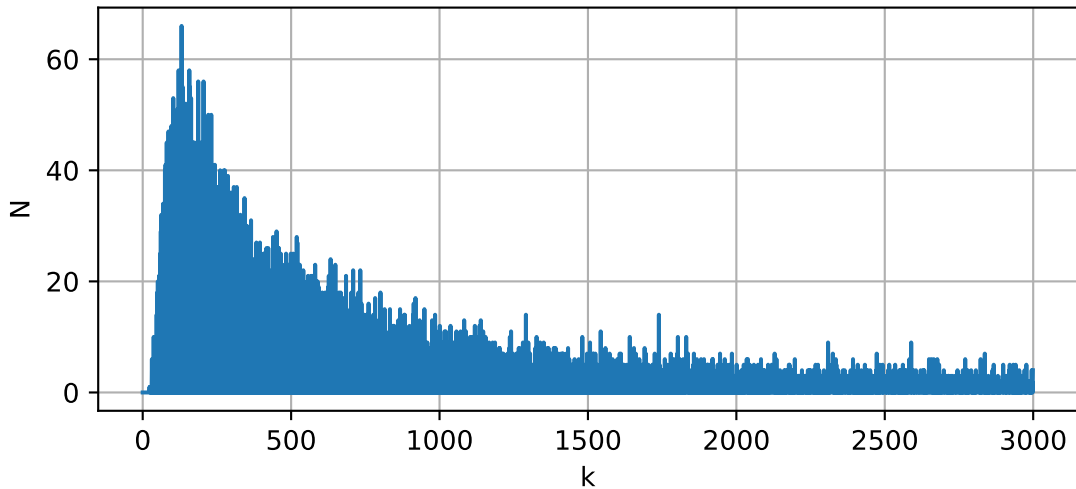

hitting time histogram

cumulative probability